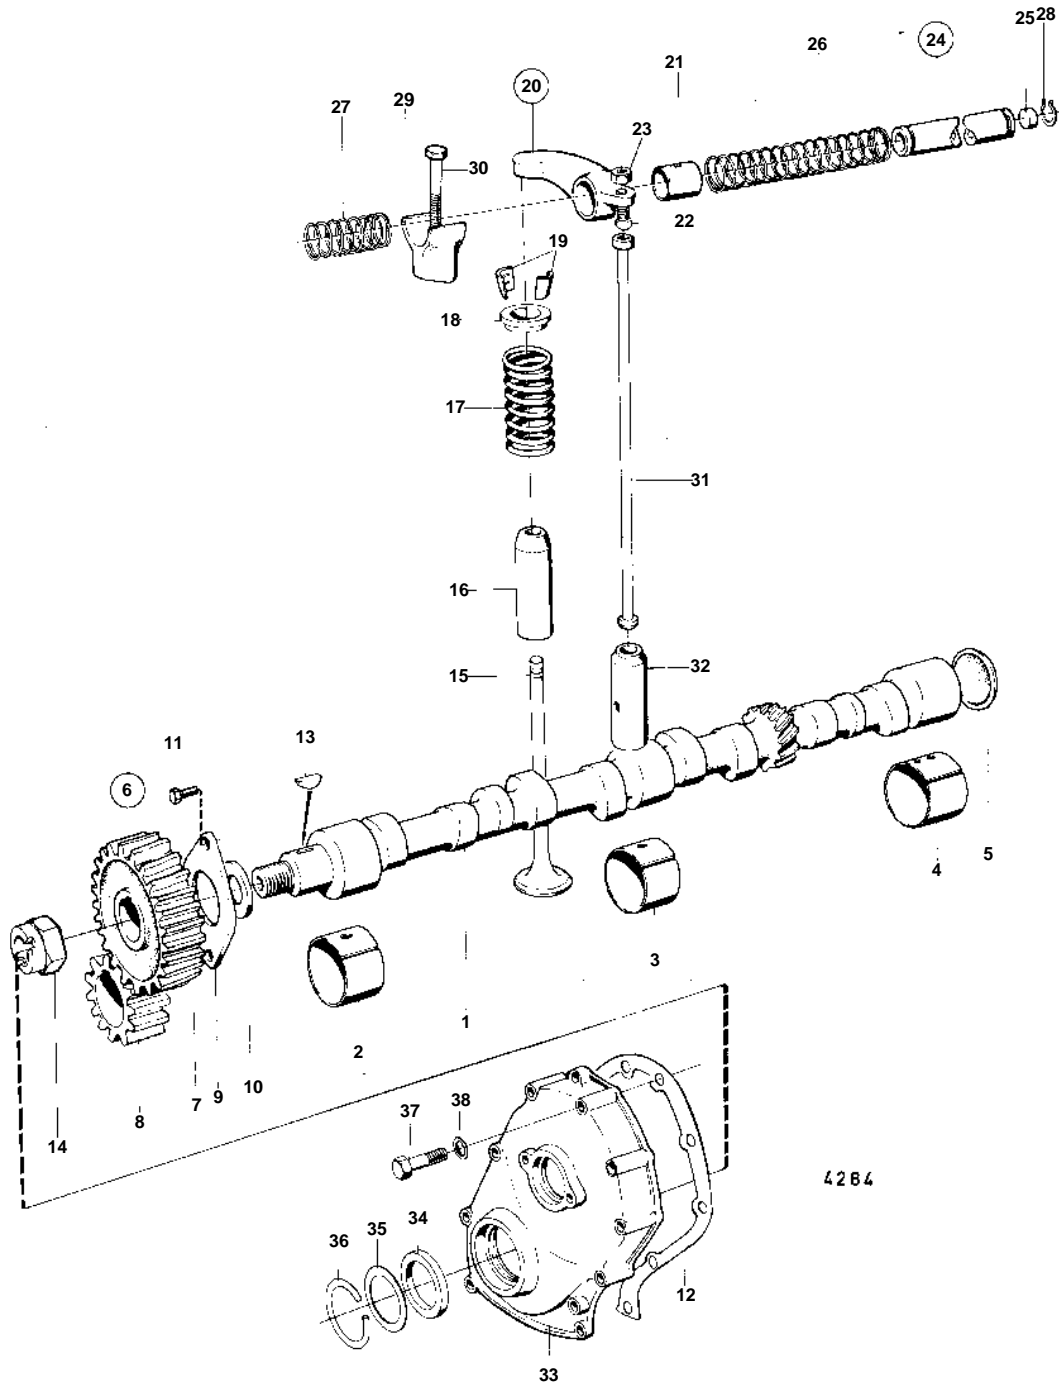

AQ115A, AQ115B, AQ130A, AQ130B, AQ130C, AQ130D

AQ115A, AQ115B, AQ130A, AQ130B, AQ130C, AQ130D

REF	PART NO.	QTY	DESCRIPTION	SEE SEC.	NOTES
1		1	Camshaft		
2		1	Bushing, BUSHING		
				12743	
3		1	Bushing, BUSHING	12737	
				12743	
4		1	Bushing, BUSHING	12737	
				12743	
5		1	Expansion plug, PLUG	12737	
				12743	
6	875375	1	Set		
7		1	· CAMSHAFT GEAR		
8		1	· CRANKSHAFT GEAR		
9		1	· THRUST FLANGE		
10		1	· Spacer ring		
11		2	· Hexagon screw		
12	418620	1	· Gasket		
13	910118	1	Woodruff key		
14		1	Nut		
15	419734	4	Inlet valve		
	419735	4	Exhaust valve		
16	419652	4	Valve guide, INTAKE	12771	
				12772	
	419653	4	Valve guide, EXHAUST	12771	
				12772	
17	418737	8	Valve spring		
18	460181	8	Washer		
19	419643	16	Valve collet		
20	418298	4	Rocker arm		NO. 2-4-6-8
	418301	4	Rocker arm		NO. 1-3-5-7
21	418297	8	· Bushing		
22	418286	8	· Ball stud		
23	921781	8	· Hexagon nut		
24		1	Rocker arm shaft		
25	955083	2	· Cap plug		
26	418426	3	Compression spring		
27	411140	2	Valve spring		
28	914456	2	Snap ring		
29		4	Bearing bracket		
30	191689	4	Screw		
31	418304	8	Push rod		
32	1218630	8	Tappet		
33		1	Timing gear casing		
34		1	Felt ring		
35	418626	1	Retainer		
36		1	Lock ring		
37	955514	2	Hexagon screw		L = 25 MM
	940158	7	Hexagon screw		L = 45 MM
38	941906	9	Spring washer		